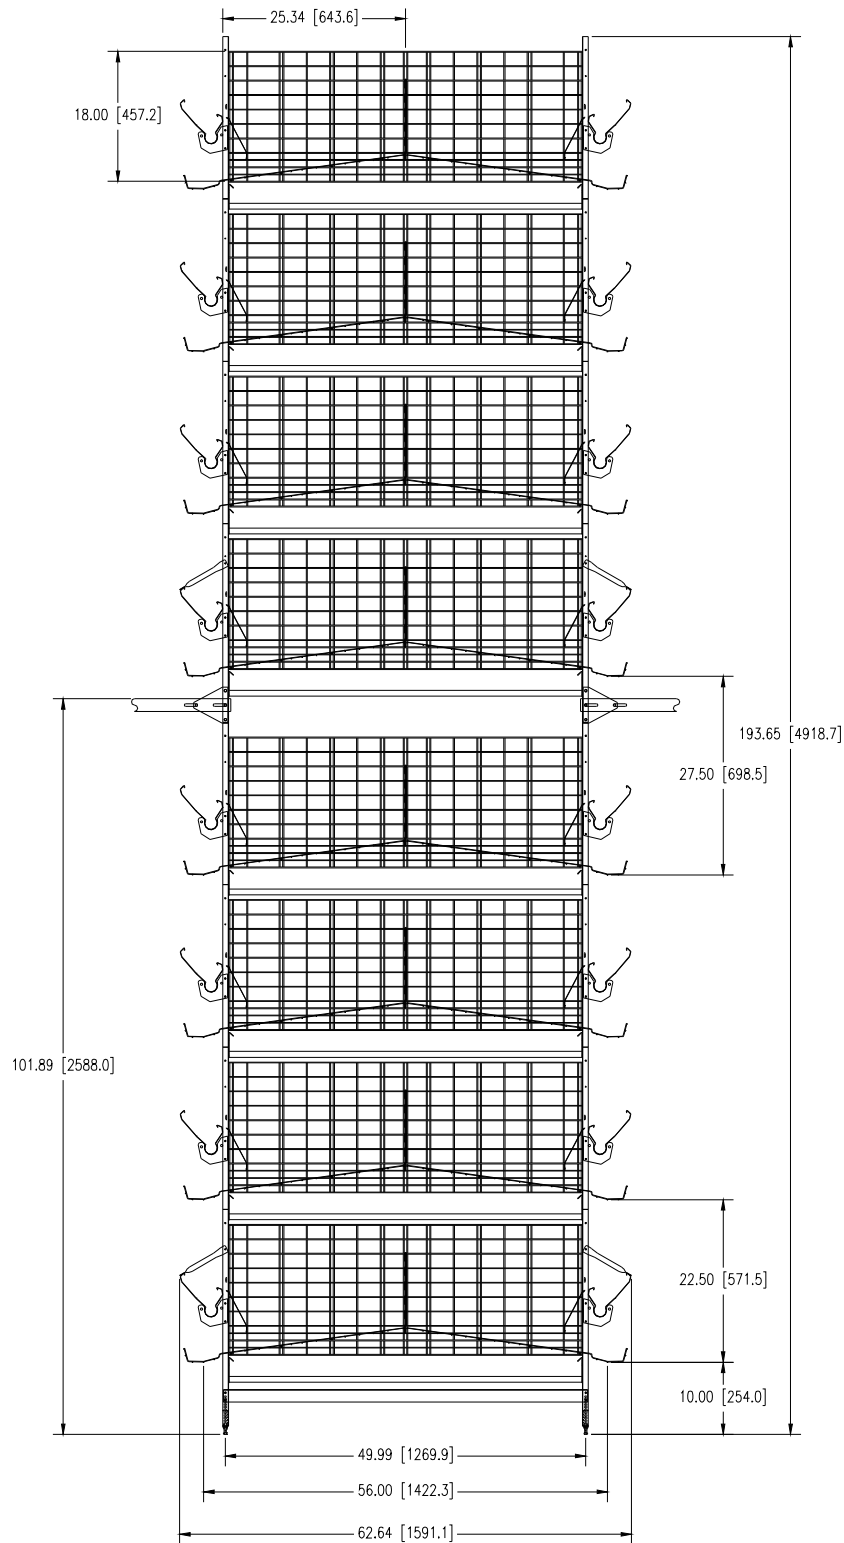

8-HIGH ULTRA MODULAR MANURE BELT WITH WALKWAY 18" [457.2] TALL, 25.34" [643.6] DEEP CAGE

in[mm]

This is a representative sample of a popular style. Please contact us for additional options or special designs at egg@choretime.com.